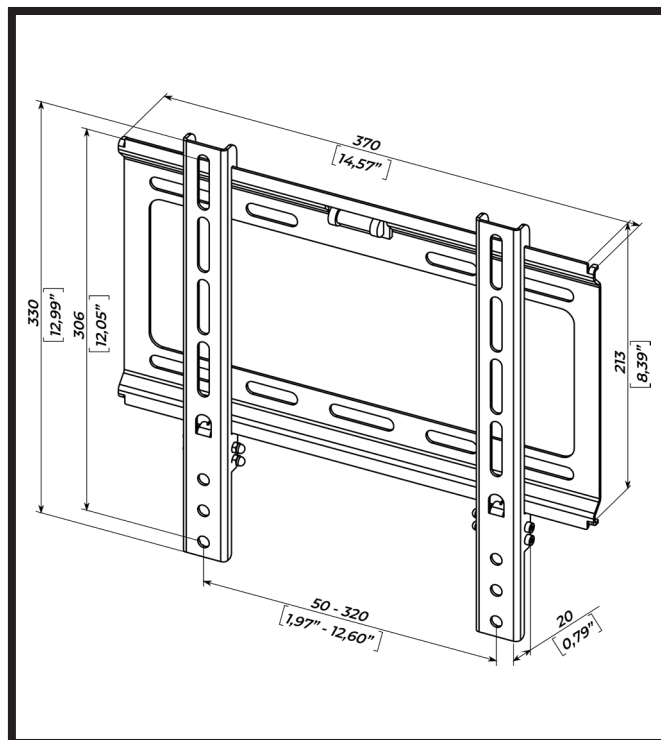

# TW-33

A fixed wall mount  
for LED/LCD TV

The TW-33 is a fixed wall mount for LED/LCD TV.

## SPECIFICATIONS:

Functions	fixed wall mount	
Distance from wall	20 mm	0,79"
TV sizes	26"-50"	
Maximum TV weight	50 kg	110 lbs
Compatible VESA sizes	50 x 50	200 x 200
	100 x 100	250 x 250
	150 x 150	300 x 300
Dimensions	330 x 370 x 20 mm	12,99" x 14,57" x 0,79"
Shipping dimensions	220 x 392 x 25 mm	8,66" x 15,43" x 0,98"
Net weight	1,10 kg	2,43 lbs
Shipping weight	1,30 kg	2,87 lbs

## PACKAGE CONTENTS

Wall panel TW-33	1 pcs
Bracket	2 pcs
Mini level	1 pcs
Self-tapping screw 8,0x60	4 pcs
Washer 8	4 pcs
Screw M5x20	4 pcs
Screw M6x20	4 pcs
Screw M6x40	4 pcs
Screw M8x20	4 pcs
Screw M8x40	4 pcs
Dowel 12x60	4 pcs
Plastic sleeve h20	4 pcs