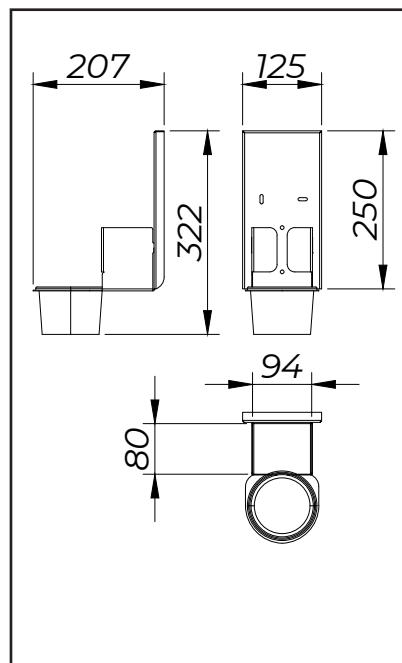

WDM-1 black

WDM-1 white

Wall plate dimensions	125 x 250 mm
Bottle holder dimensions	80 x 94 mm
Construction	Steel bottle holder with wall plate, plastic drip cup
Features	Plastic drip cup can be removed for cleaning
Coating	Scratch resistant powder coating
EAN/UPC code	34966021984 WDM-1 black 34966021991 WDM-1 white
Weight	1,0 kg